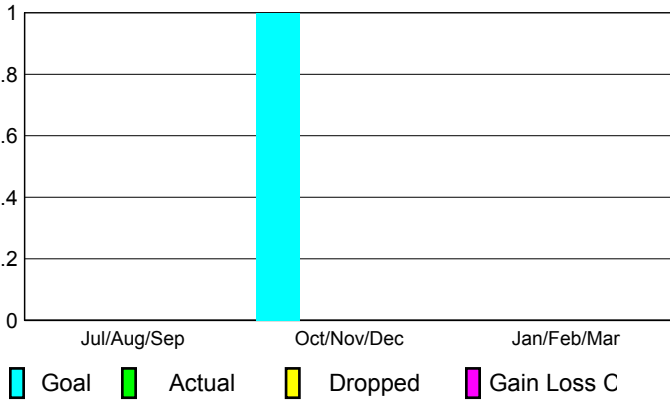

2009-2010 GMT Quarterly Report for District (or Undistricted) **District 201C1**

GMT: **Anthony 'Tony' J Benbow**

Location: **AUSTRALIA**

GMT CA: **7**

CLUBS

Club Results
2009-2010

Clubs
2008-2009

Month	New Club Goal	Actual New Clubs	Actual Dropped Clubs	Gain/Loss of Clubs	Gain/Loss of Clubs
Jul/Aug/Sep	0	0	0	0	0
Oct/Nov/Dec	1	0	0	0	-1
Jan/Feb/Mar	0	0	0	0	0
Totals	1	0	0	0	-1

Club Results 2009-2010

Goal, New, Dropped, Gain/Loss

MEMBERSHIP

Membership Results
2009-2010

Membership
2008-2009

Month	Net Memb Goal	Actual New Memb	Actual Dropped Memb	Gain/Loss of Memb	Gain/Loss of Memb
Jul/Aug/Sep	2	28	-35	-7	-19
Oct/Nov/Dec	15	39	-32	7	0
Jan/Feb/Mar	0	25	-26	-1	-6
Totals	17	92	-93	-1	-25