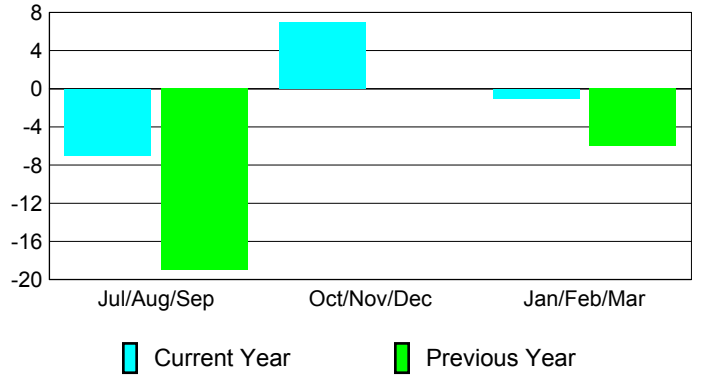

Club Results 2009-2010

Goal, New, Dropped, Gain/Loss

MEMBERSHIP

Membership Results
2009-2010

Membership
2008-2009

Month	Net Memb Goal	Actual New Memb	Actual Dropped Memb	Gain/Loss of Memb	Gain/Loss of Memb
Jul/Aug/Sep	2	28	-35	-7	-19
Oct/Nov/Dec	15	39	-32	7	0
Jan/Feb/Mar	0	25	-26	-1	-6
Totals	17	92	-93	-1	-25

Membership Results 2009-2010

Goal, New, Dropped, Gain/Loss

Comparison of Club Gain/Loss

Current Year Compared to the Previous Year

Comparison of Membership Gain/Loss

Current Year Compared to the Previous Year

YTD Status Quo Clubs 2009-2010

Status Quo Clubs Compared to Status Quo Members

Gender Comparison 2009-2010

Jul/Aug/Sep

Oct/Nov/Dec

Jan/Feb/Mar

Male

Female