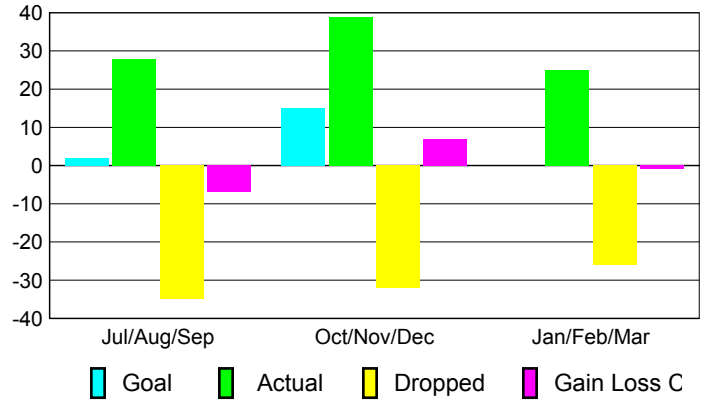

Club Results 2009-2010

Goal, New, Dropped, Gain/Loss

MEMBERSHIP

Membership Results
2009-2010

Membership
2008-2009

Month	Net Memb Goal	Actual New Memb	Actual Dropped Memb	Gain/Loss of Memb	Gain/Loss of Memb
Jul/Aug/Sep	2	28	-35	-7	-19
Oct/Nov/Dec	15	39	-32	7	0
Jan/Feb/Mar	0	25	-26	-1	-6
Totals	17	92	-93	-1	-25

Membership Results 2009-2010

Goal, New, Dropped, Gain/Loss

Comparison of Club Gain/Loss

Current Year Compared to the Previous Year

Comparison of Membership Gain/Loss

Current Year Compared to the Previous Year